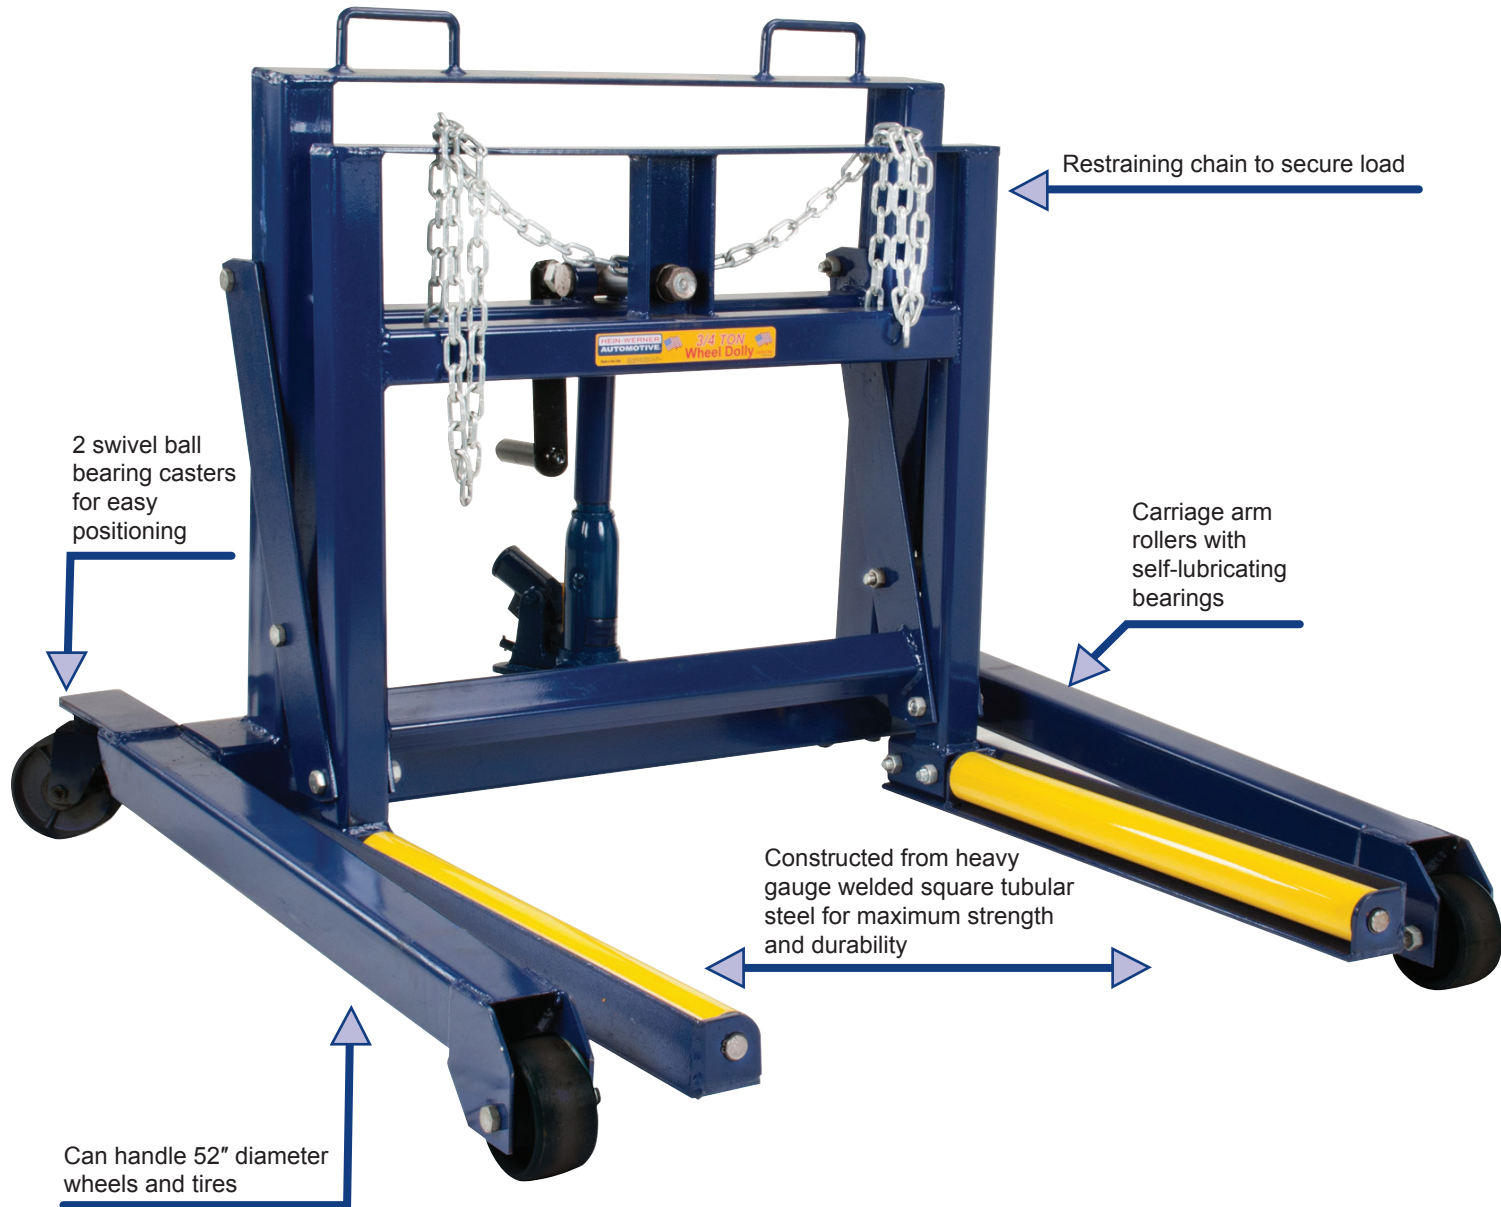

HW93766 3/4 Ton Wheel Dolly

Made in  USA

Model	Capacity	Lift Range	Lifting Arm Length	Lifting Arm Spread	Overall Length	Overall Width	Overall Height	G.W.
HW93766	3/4 Ton	4" - 9"	23"	26-1/2"	38-3/4"	39-1/2"	32"	118 Lbs.